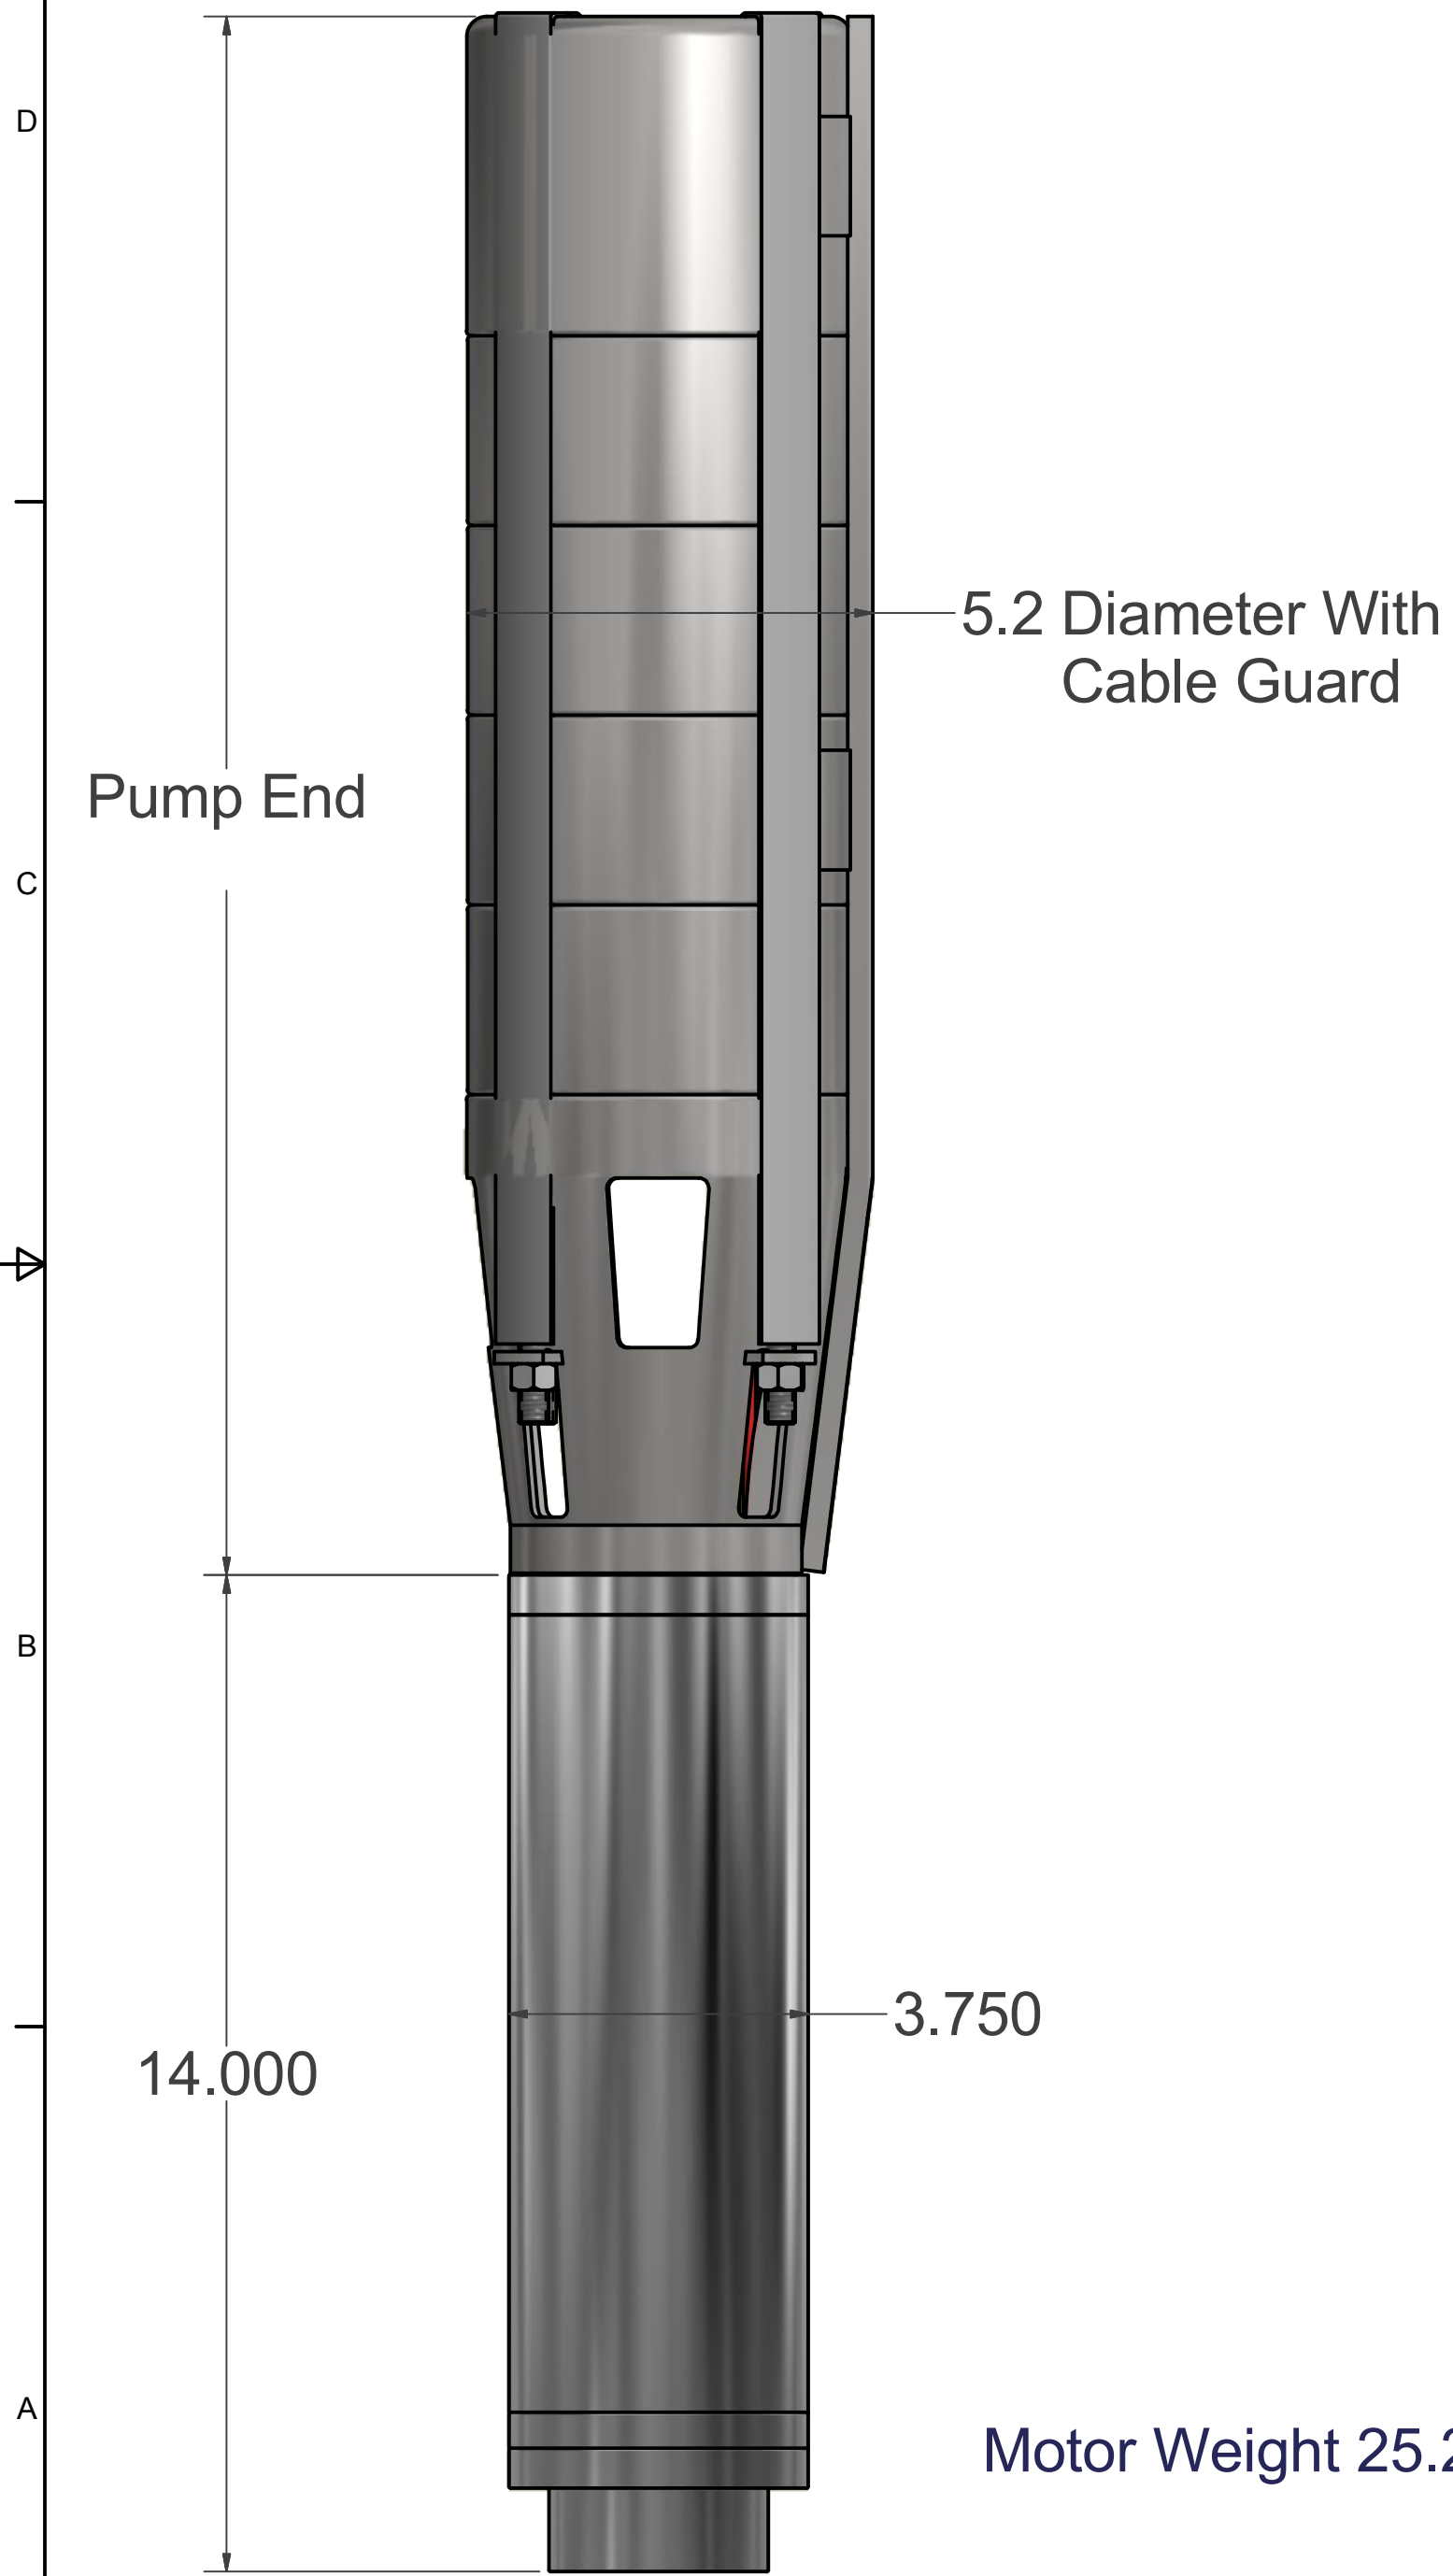

3" NPT Discharge

SCS Pump Weight & Dimensions

Model Number	Stages	PE Length	PE Weight (LBS)	Discharge Size
SCS 87-70-240 BL	2	14.0"	16	3" NPT
SCS 115-70-210 BL	3	22.0"	22	3" NPT
SCS 150-37-240 BL	1	15.0"	15	3" NPT
SCS 160-26-240 BL	1	15.0"	15	3" NPT
SCS 185-37-240 BL	1	15.0"	15	3" NPT

DRAWN <b>James C. Allen</b>	10/20/2014	<b>SunPumps, Inc.</b>	
CHECKED		TITLE	
QA		<b>240 Volt SCS Motor, 6"</b>	
MFG		<b>Pump Ends</b>	
APPROVED		SIZE	DWG NO
		C	<b>SCS-6-240V-W</b>
		SCALE	SHEET 1 OF 1