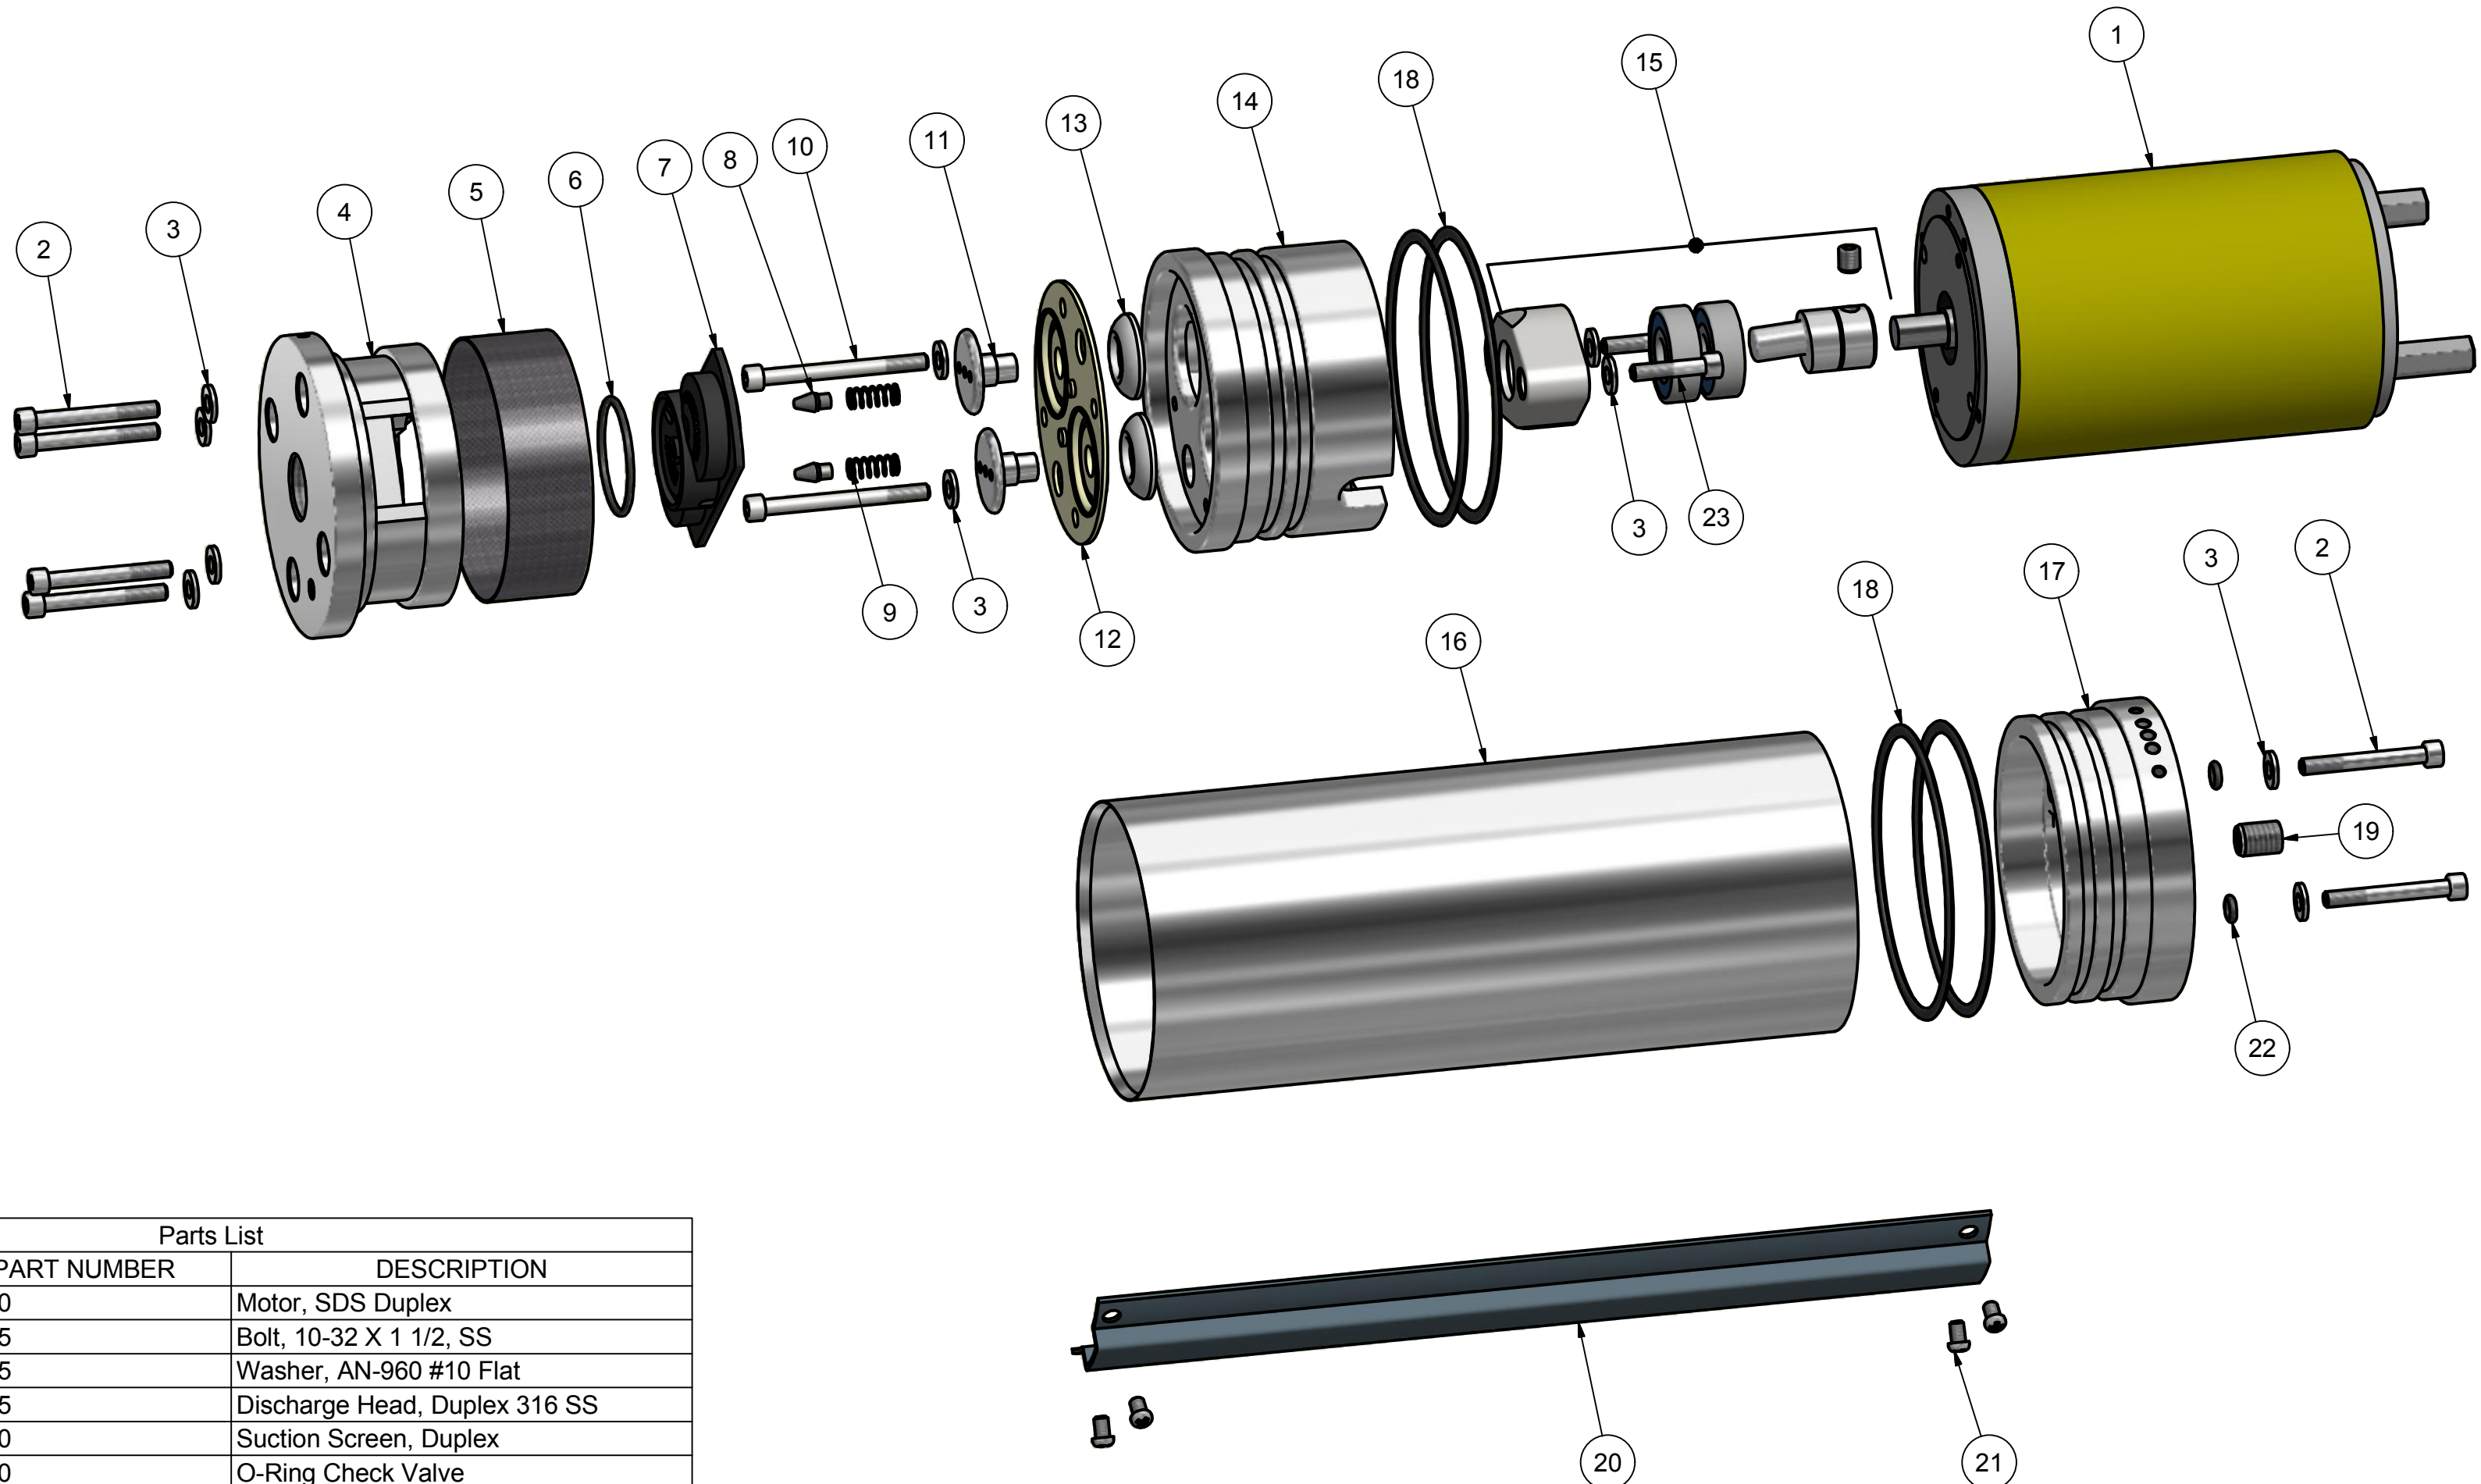

# SDS-D-128 Exploded View

Parts List			
ITEM	QTY	PART NUMBER	DESCRIPTION
1	1	40450	Motor, SDS Duplex
2	6	20575	Bolt, 10-32 X 1 1/2, SS
3	10	21775	Washer, AN-960 #10 Flat
4	1	40225	Discharge Head, Duplex 316 SS
5	1	41000	Suction Screen, Duplex
6	1	38810	O-Ring Check Valve
7	1	40150	Check Valve, Duplex
8	2	40825	RV Poppet, Duplex
9	2	40875	R V Spring, D-128
10	2	20825	10-32 X 2 MA Bolt
11	2	40630	Piston, SDS-D-128 Brass
12	1	40175	Diaphragm, Santoprene
13	2	40610	Outer Piston Assembly
14	1	40375	Motor Adapter, Duplex 316 SS
15	1	39900	SDS-D-128 Cam Assembly
16	1	40350	Housing, SDS SS
17	1	40280	End Cap Assembly, 316 SS
18	4	38845	O-Ring Housing
19	1	21200	Set Screw, 3/8 -16 X 1/2
20	1	39775	Cable Guard, Duplex
21	4	21575	Screw, 8-32 X 1/4 PHP
22	2	38800	O-Ring, End Cap Bolt
23	2	21100	10-32 X 7/8 Piston Screw

DRAWN <b>James C. Allen</b>	5/26/2014	<b>SunPumps, Inc.</b>	
CHECKED		TITLE	
QA		<b>SDS-D-128 Exploded View</b>	
MFG		SIZE <b>C</b>	DWG NO <b>51451</b>
APPROVED		SCALE	REV
		SHEET 1 OF 1	