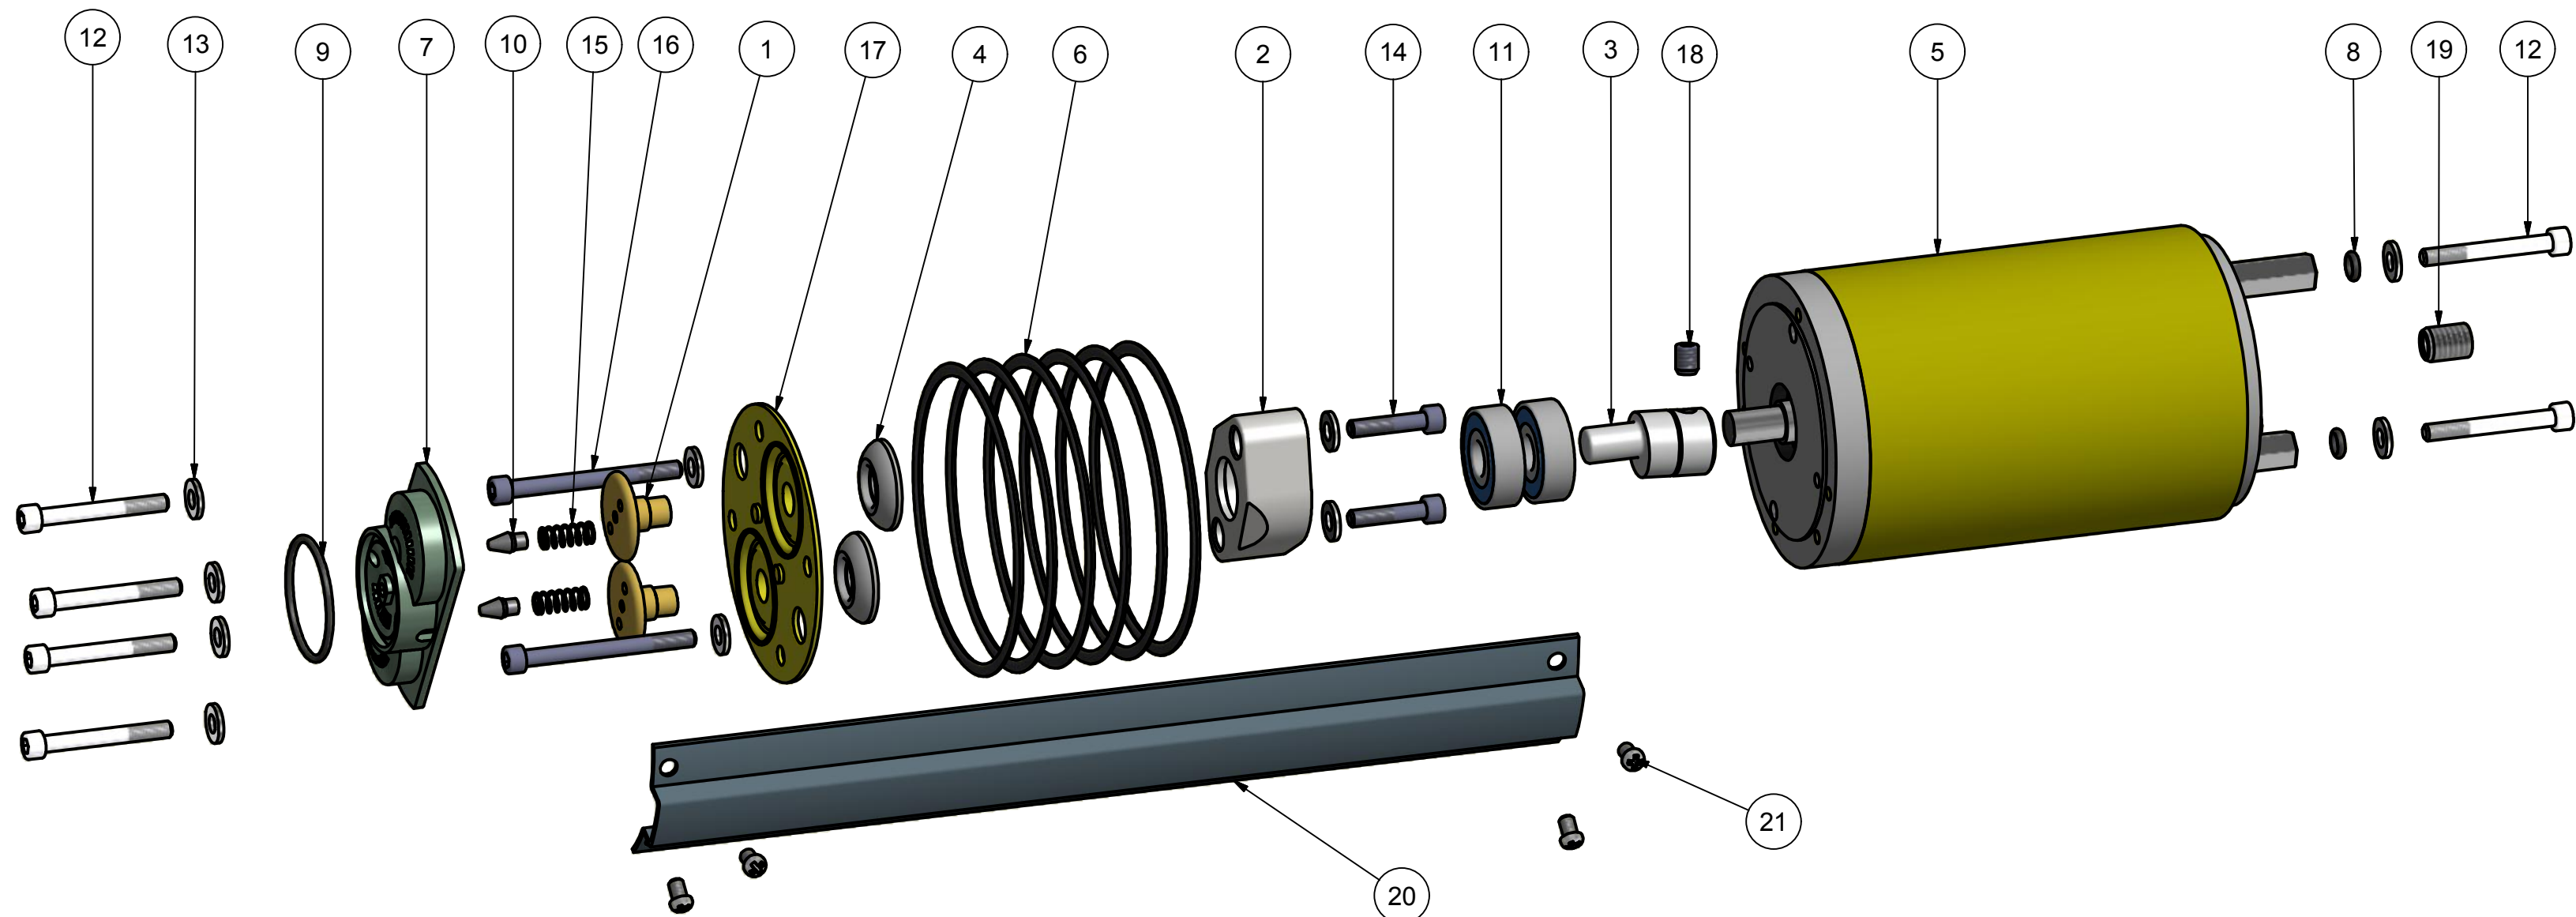

SDS-D-128 Major Repair Kit #55450

Parts List			
ITEM	QTY	PART NUMBER	DESCRIPTION
1	2	40630	Piston, SDS-D-128
2	1	40975	Cam Plate, Duplex
3	1	39825	Cam, SDS-D-128
4	2	40610	Outer Piston
5	1	40450	Motor, SDS Duplex
6	6	38845	O-Ring, Housing
7	1	40150	Check Valve, Duplex
8	2	38800	O-Ring, End Cap Bolt
9	1	38810	O-Ring, Check Valve
10	2	40825	RV Poppet, Duplex
11	2	10940	Cam Bearing, Duplex
12	6	20575	Bolt, 10-32 X 1 1/2, SS
13	10	21775	Washer, AN-960 #10 Flat
14	2	21100	10-32 X 7/8 Piston Screw
15	2	40875	R V Spring, D-128
16	2	20825	10-32 X 2 MA Bolt
17	1	40175	Diaphragm, Santoprene
18	1	20475	Set Screw, 1/4-28 X 5/16
19	1	21200	Set Screw, 3/8 -16 X 1/2
20	1	39775	Cable Guard, Duplex
21	4	21625	Screw, 8-32 X 5-16

DRAWN James C. Allen	11/14/2014	SunPumps	
CHECKED			
QA		TITLE	
MFG		Major Kit, D-128	
APPROVED		SIZE C	DWG NO 55450
		SCALE	REV
			SHEET 1 OF 1