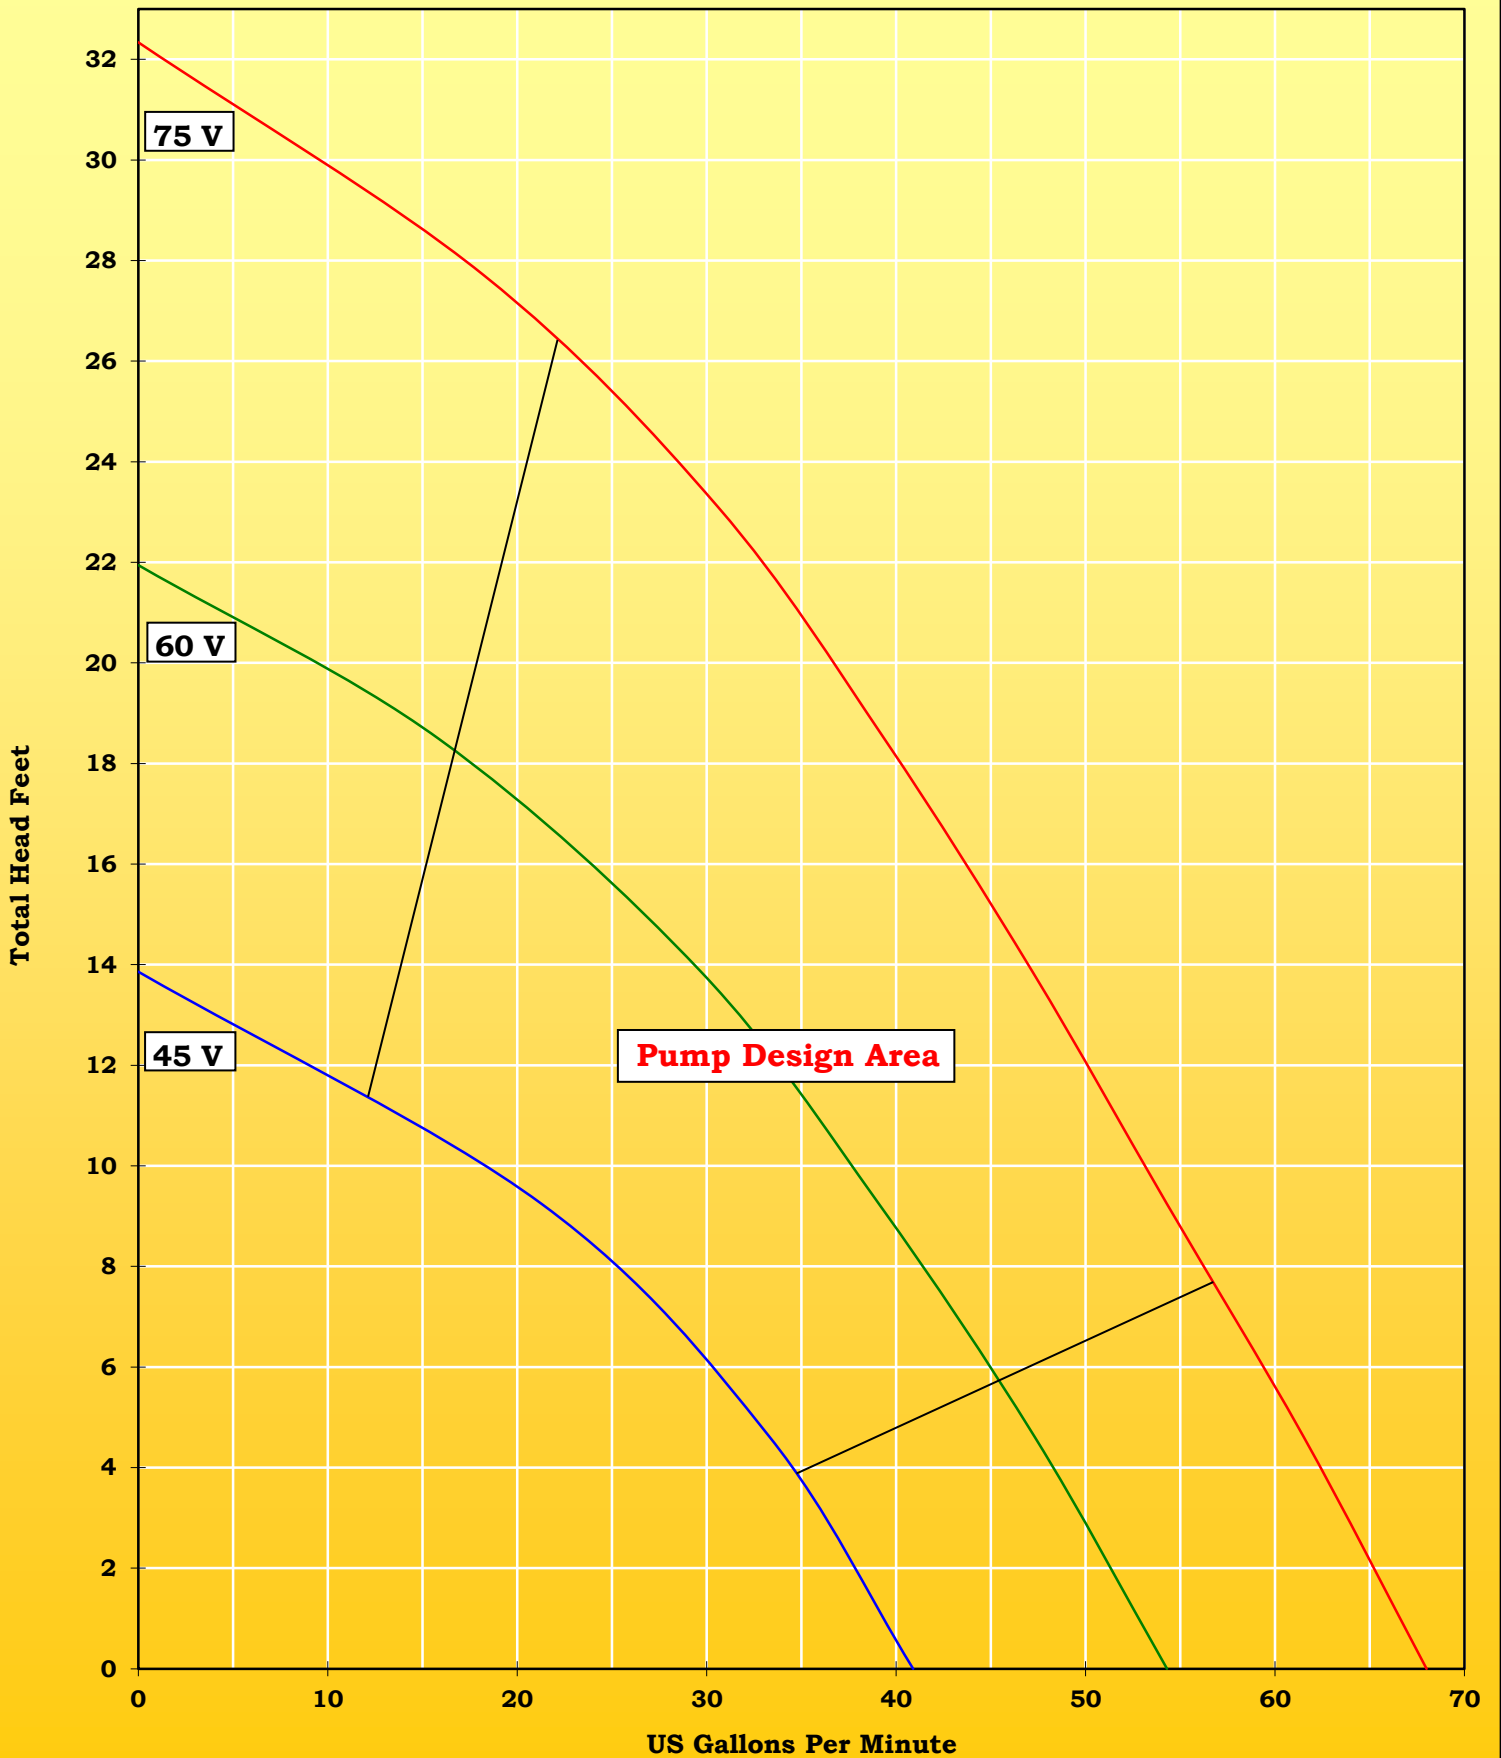

SunPumps Centrifugal Pool Pumps Model SCP 39-18-75 LC

SunPumps Centrifugal Pool Pumps

Model SCP 39-18-75 LC

1/2 HP Brush Type DC Motor

PSI	TDH Feet	TDH Meters	Motor Voltage	Motor Amps	U.S. GPM	LPM	Motor Watts	Solar Array Watts*	System Efficiency
0	0	0.0	45	1.9	41	155	84	105	0%
2	5	1.4	45	1.9	33	126	84	105	35%
4	9	2.8	45	2.0	21	81	90	112	41%
6	14	4.2	45	1.6	0	0	70	88	0%

PSI	TDH Feet	TDH Meters	Motor Voltage	Motor Amps	U.S. GPM	LPM	Motor Watts	Solar Array Watts*	System Efficiency
0	0	0.0	60	2.6	54	206	157	196	0%
2	5	1.4	60	2.7	47	179	164	205	25%
4	9	2.8	60	2.9	39	148	175	218	39%
6	14	4.2	60	3.0	30	112	181	226	43%
8	18	5.6	60	2.9	16	60	173	217	32%
10	22	6.7	60	2.3	0	0	136	170	0%

* Using a 20% deration factor.